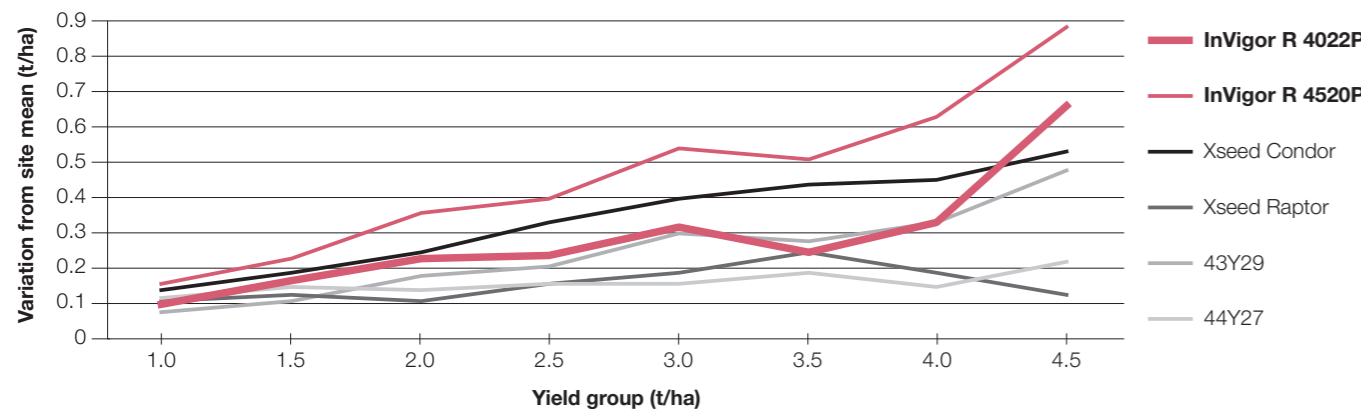

InVigor R 4022P

Exceptional performance and adaptability

2019 York trial vs other TruFlex and RR hybrids

C.R.O.P.S./Living Farm 2019 trial at York. Annual rainfall = 309 mm; GSR = 296 mm.

NVT long-term predicted yield vs other TruFlex and RR hybrids

NVT mid RR hybrids long-term predicted yield report.

Grow your InVigor hybrid canola variety with extra confidence

Replace MySeed™

You're covered for the first 45 days if your crop fails to establish and you have to re-sow.