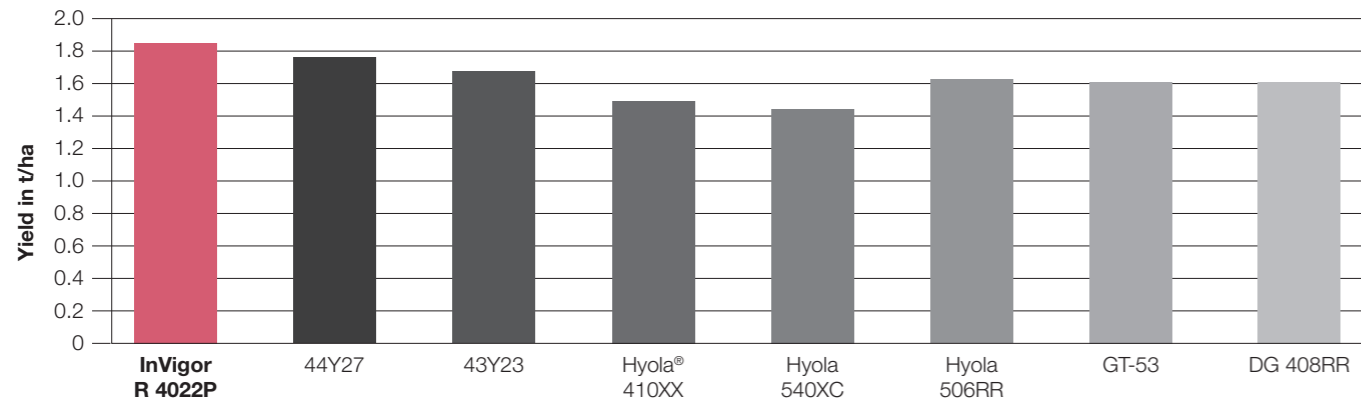

InVigor R 4022P

Exceptional performance and adaptability

2019 York trial vs other TruFlex and RR hybrids

C.R.O.P.S./Living Farm 2019 trial at York. Annual rainfall = 309 mm; GSR = 296 mm.

NVT long-term predicted yield vs other TruFlex and RR hybrids