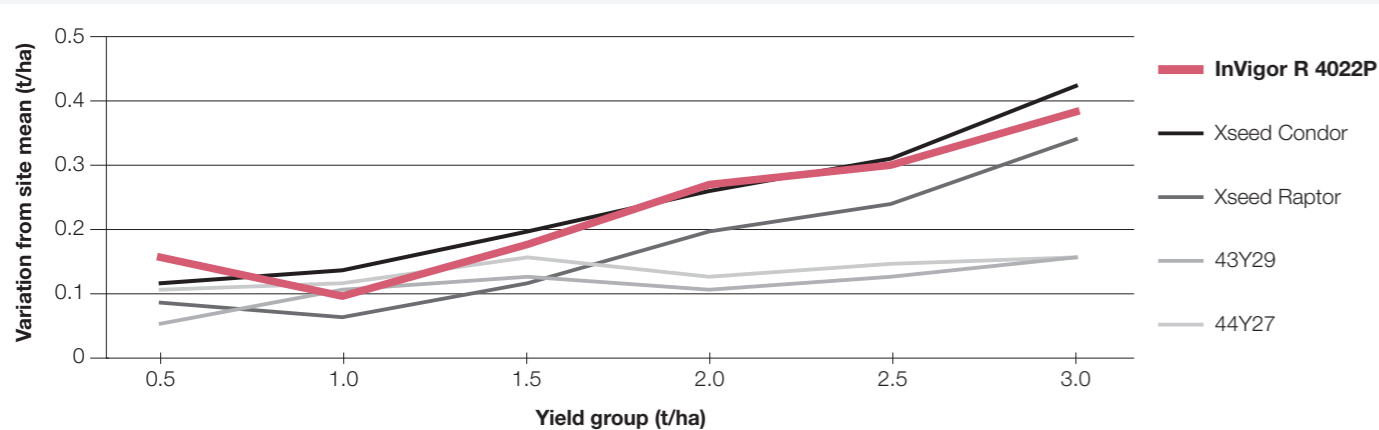

NVT long-term yields vs other TruFlex and RR hybrids

Vic & NSW NVTs mid RR hybrids long-term actual yield report.

Grow your InVigor hybrid canola variety with extra confidence

Replace MySeed™

You're covered for the first 45 days if your crop fails to establish and you have to re-sow.

Pay@Harvest™

Pay nothing for your InVigor® hybrid seed until Nov. 30, 2022.

- ✓ No contracts
- ✓ Trait technology fees included
- ✓ Straightforward online stewardship training

Terms and conditions apply.

Find out more at crop-solutions.basf.com.au/seed/myseed

BASF Australia Ltd. ABN 62 008 437 867. Level 12, 28 Freshwater Place, Southbank, Vic 3006. The information and recommendations set out in this document are based on tests and data believed to be reliable at the time of publication. Results may vary, as the use and application of the products is beyond our control and may be subject to climatic, geographical or biological variables and/or developed resistance. Any product referred to in this document must be used strictly as directed, and in accordance with all instructions appearing on the label for that product and in other applicable reference material. BASF accepts no liability or responsibility for loss or damage arising from failure to follow such directions and instructions. MySeed®, InVigor®, PodGuard®, ILeVO® and Poncho® are registered trademarks of BASF. Replace MySeed™ and Pay@Harvest™ are trademarks of BASF. Roundup Ready® and TruFlex® are registered trademarks of the Bayer Group. Hyola® is a registered trademark of Advanta Seeds. Xseed™ is a trademark of Nuseed. © Copyright BASF 2022

The best seed comes with the best seed treatments:

Poncho Plus

Insecticidal Seed Treatment

A highly effective broad-spectrum insecticide

IleVO®

Seed Treatment Fungicide

A powerful fungicide for protection against blackleg