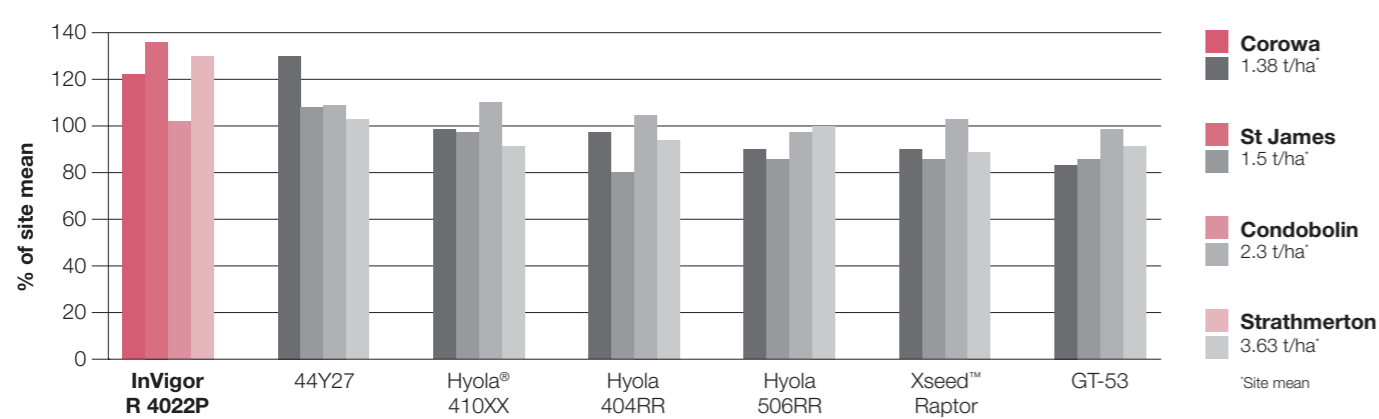

# InVigor® R 4022P

Exceptional performance and adaptability

2019 trial results vs other TruFlex and RR hybrids

AGnVET/IK Caldwell 2019 canola variety trial results showing all RR varieties grown at all 4 sites.