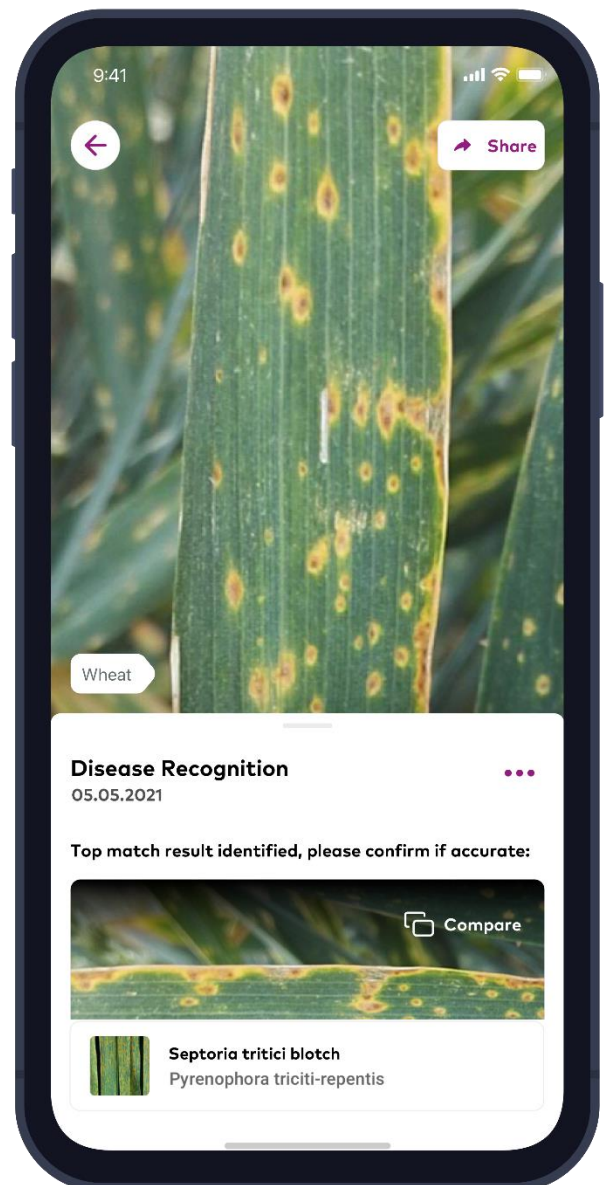

xarvio[®]
Digital Farming
Solutions
powered by BASF

Getting started with **xarvio**[®] **SCOUTING** The Assistant in Your Pocket

xarvio[®]
SCOUTING
powered by BASF

WEED IDENTIFICATION

1. Open the **Weed Identification** tool in your free SCOUTING app.
2. **Take a photo** from a maximum distance of 50CM.
3. **Identify** up to 400 different **weed types** and **measure** your **weed coverage** area.

xarvio[®]
Digital Farming
Solutions
powered by BASF

Getting started with **xarvio**[®] **SCOUTING** The Assistant in Your Pocket

xarvio[®]
SCOUTING
powered by BASF

DISEASE RECOGNITION

1. Open the **Disease Recognition** tool in your free SCOUTING app.
2. **Take a close-up photo** of the affected area from a maximum distance of 30CM.
3. **Identify damages** from over 400 different diseases, pests, and nutrient deficiencies.
4. **Receive alerts** when diseases and pests are spreading close to your area.

xarvio[®]
Digital Farming
Solutions

powered by BASF

Getting started with **xarvio**[®] **SCOUTING** The Assistant in Your Pocket

xarvio[®]
SCOUTING

powered by BASF

LEAF DAMAGE

1. Open the **Leaf Damage** tool in your free SCOUTING app.
2. **Take a photo** of the whole damaged leaf (not the entire plant) from a maximum distance of 30CM.
3. The app detects and colours the leaf area to be analysed.
4. The algorithm calculates the area, giving a **percentage of the overall leaf damage**.

xarvio[®]
Digital Farming
Solutions
powered by BASF

Getting started with **xarvio**[®] **SCOUTING** The Assistant in Your Pocket

xarvio[®]
SCOUTING
powered by BASF

EMERGENCE ANALYSIS*

1. Open the **Emergence Analysis** tool in your free SCOUTING app.
2. Hold your phone parallel to the ground and **take up to 10 photos** from 1M distance.
3. Tap on "Send and start new session" to **send your images for analysis**.
4. Get the number of **plants emerged** per m².