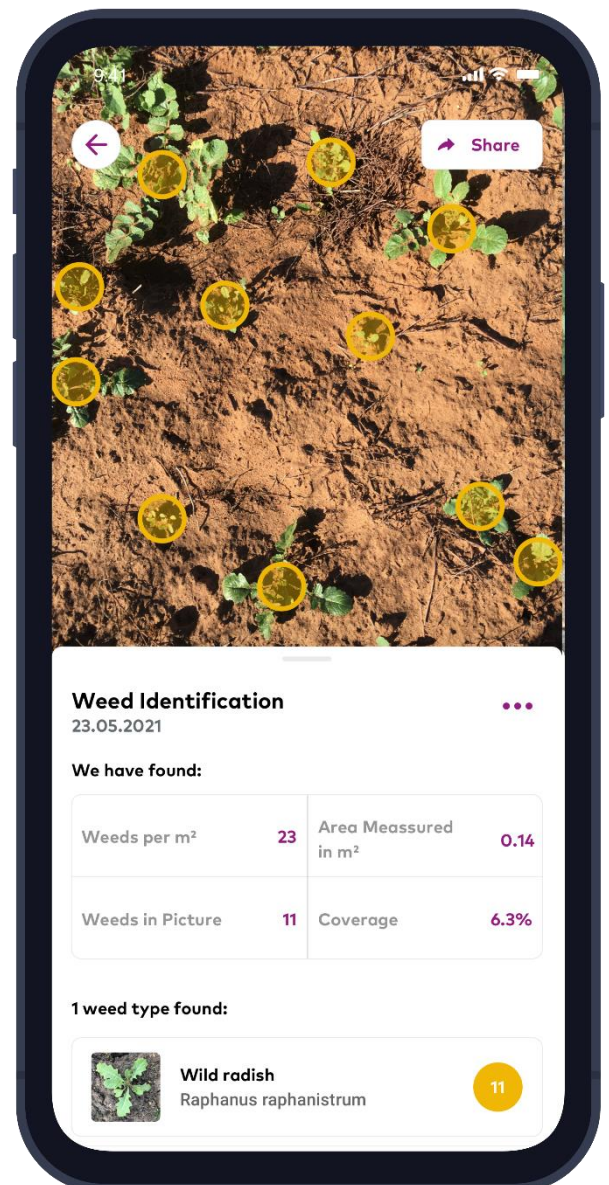

xarvio[®]
Digital Farming
Solutions
powered by BASF

Getting started with **xarvio**[®] **SCOUTING** The Assistant in Your Pocket

xarvio[®]
SCOUTING
powered by BASF

WEED IDENTIFICATION

1. Open the **Weed Identification** tool in your free SCOUTING app.
2. **Take a photo** from a maximum distance of 50CM.
3. **Identify** up to 400 different **weed types** and **measure** your **weed coverage** area.

xarvio[®]
Digital Farming
Solutions
powered by BASF

Getting started with **xarvio**[®] **SCOUTING** The Assistant in Your Pocket

xarvio[®]
SCOUTING
powered by BASF

DISEASE RECOGNITION

1. Open the **Disease Recognition** tool in your free SCOUTING app.
2. **Take a close-up photo** of the affected area from a maximum distance of 30CM.
3. **Identify damages** from over 400 different diseases, pests, and nutrient deficiencies.
4. **Receive alerts** when diseases and pests are spreading close to your area.

xarvio[®]
Digital Farming
Solutions

powered by BASF

Getting started with **xarvio**[®] **SCOUTING** The Assistant in Your Pocket

xarvio[®]
SCOUTING

powered by BASF

LEAF DAMAGE

1. Open the **Leaf Damage** tool in your free SCOUTING app.
2. **Take a photo** of the whole damaged leaf (not the entire plant) from a maximum distance of 30CM.
3. The app detects and colours the leaf area to be analysed.
4. The algorithm calculates the area, giving a **percentage of the overall leaf damage**.

*Currently, this service is available for canola, sugar beet, soybean, maize, and cotton with new crops being added soon. If your smartphone can measure the area, it will also return the emergence rate per m².