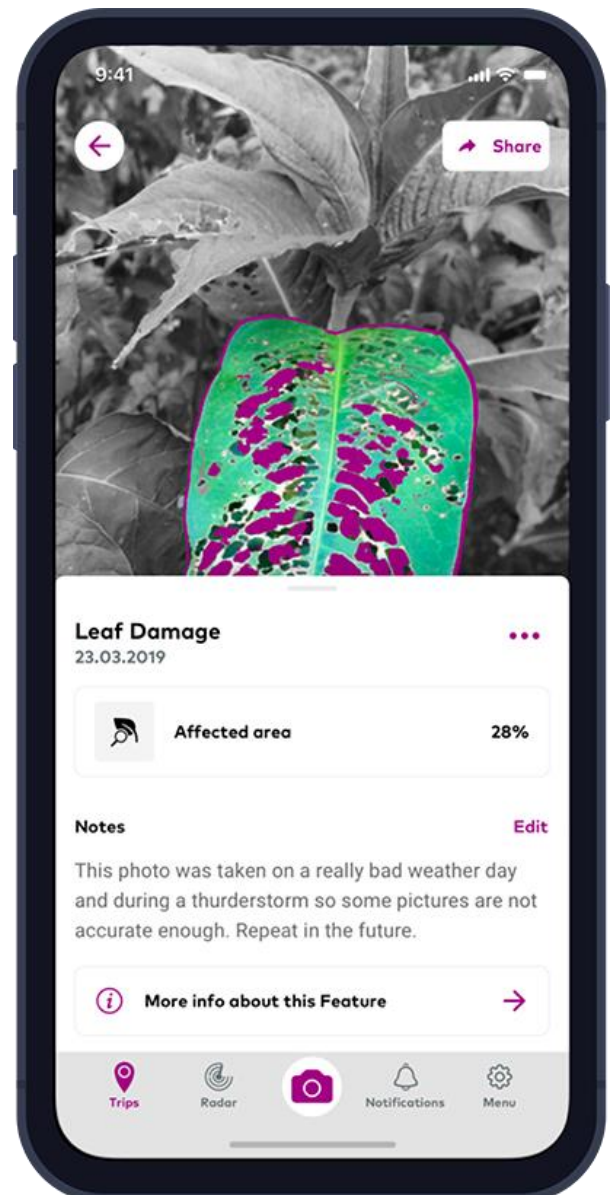

xarvio[®]
Digital Farming
Solutions
powered by BASF

Getting started with **xarvio**[®] **SCOUTING** The Assistant in Your Pocket

xarvio[®]
SCOUTING
powered by BASF

WEED IDENTIFICATION

1. Open the **Weed Identification** tool in your free SCOUTING app.
2. **Take a photo** from a maximum distance of 50CM.
3. **Identify** up to 400 different **weed types** and **measure** your **weed coverage** area.

xarvio[®]
Digital Farming
Solutions
powered by BASF

Getting started with **xarvio**[®] **SCOUTING** The Assistant in Your Pocket

xarvio[®]
SCOUTING
powered by BASF

DISEASE RECOGNITION

1. Open the **Disease Recognition** tool in your free SCOUTING app.
2. **Take a close-up photo** of the affected area from a maximum distance of 30CM.
3. **Identify damages** from over 400 different diseases, pests, and nutrient deficiencies.
4. **Receive alerts** when diseases and pests are spreading close to your area.

xarvio[®]
Digital Farming
Solutions

powered by BASF

Getting started with **xarvio**[®] **SCOUTING** The Assistant in Your Pocket

xarvio[®]
SCOUTING

powered by BASF

LEAF DAMAGE

1. Open the **Leaf Damage** tool in your free SCOUTING app.
2. **Take a photo** of the whole damaged leaf (not the entire plant) from a maximum distance of 30CM.
3. The app detects and colours the leaf area to be analysed.
4. The algorithm calculates the area, giving a **percentage of the overall leaf damage**.

xarvio[®]
Digital Farming
Solutions
powered by BASF

Getting started with **xarvio**[®] **SCOUTING** The Assistant in Your Pocket

xarvio[®]
SCOUTING
powered by BASF

EMERGENCE ANALYSIS*

1. Open the **Emergence Analysis** tool in your free SCOUTING app.
2. Hold your phone parallel to the ground and **take up to 10 photos** from 1M distance.
3. Tap on "Send and start new session" to **send your images for analysis**.
4. Get the number of **plants emerged** per m².